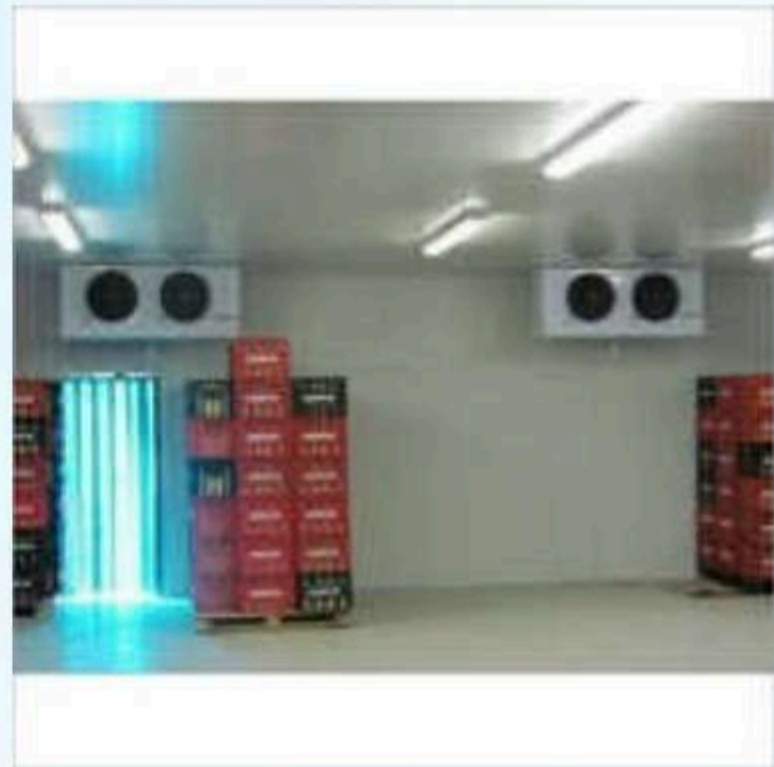

Fully Automatic Cold Storage Room